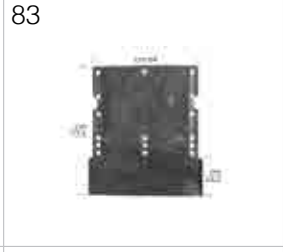

No.	J4 Part No	Description
63	RN1105	LH REAR LAMP (BULB TYPE)
63	RN1106	RH REAR LAMP (BULB TYPE)
64	RN1107	RH REAR LAMP (BULB TYPE WITH REV ALARM)
65	RN1108	LH / RH REAR LAMP LENS
66	RN1136	LH / RH TREAD PLATE LOWER
67	DF1120	MUDGUARD BRACKET - DAF / RENAULT / IVECO
68	DF1123	MAIN MIRROR (MANUAL/HEATED)
68	DF1124	MAIN MIRROR (ELECTRIC/HEATED)
69	DF1125	MAIN MIRROR GLASS (HEATED)
70	DF1126	RH WIDE ANGLE MIRROR (HEATED)
70	DF1127	LH WIDE ANGLE MIRROR (HEATED)
71	DF1128	RH WIDE ANGLE MIRROR GLASS (HEATED)
71	DF1129	LH WIDE ANGLE MIRROR GLASS (HEATED)
72	DF1131	FRONT VIEW MIRROR
73	DF1149	ROOF MIRROR DAF/VOLVO
74	DF1153	WIDE ANGLE MIRROR MANUAL HEATED DAF/VOLVO/RENAULT
75	DF1175	FRONT MARKER LAMP DAF VOLVO RENAULT
76	DF1176	RH WINDOW REGULATOR ELEC W/M 2 PIN LF/FE/FL/RENAULT
76	DF1177	LH WINDOW REGULATOR ELEC W/M 2 PIN LF/FE/FL/RENAULT
77	V2H403	REAR MUDGUARD LHF (with CUTOUT)
78	V2H404	REAR MUDGUARD RHF (with CUTOUT)
79	V2H460	WINGSTAY BRACKET
80	V2H461	WINGSTAY WEDGE BRACKET
81	V3H407	INNER MUDGUARD COVER
82	V3H465	WINGSTAY BUSH
83	VL1148	REAR MUDFLAP
84	VL1219	ADBLUE TANK CAP (WITH KEYS)