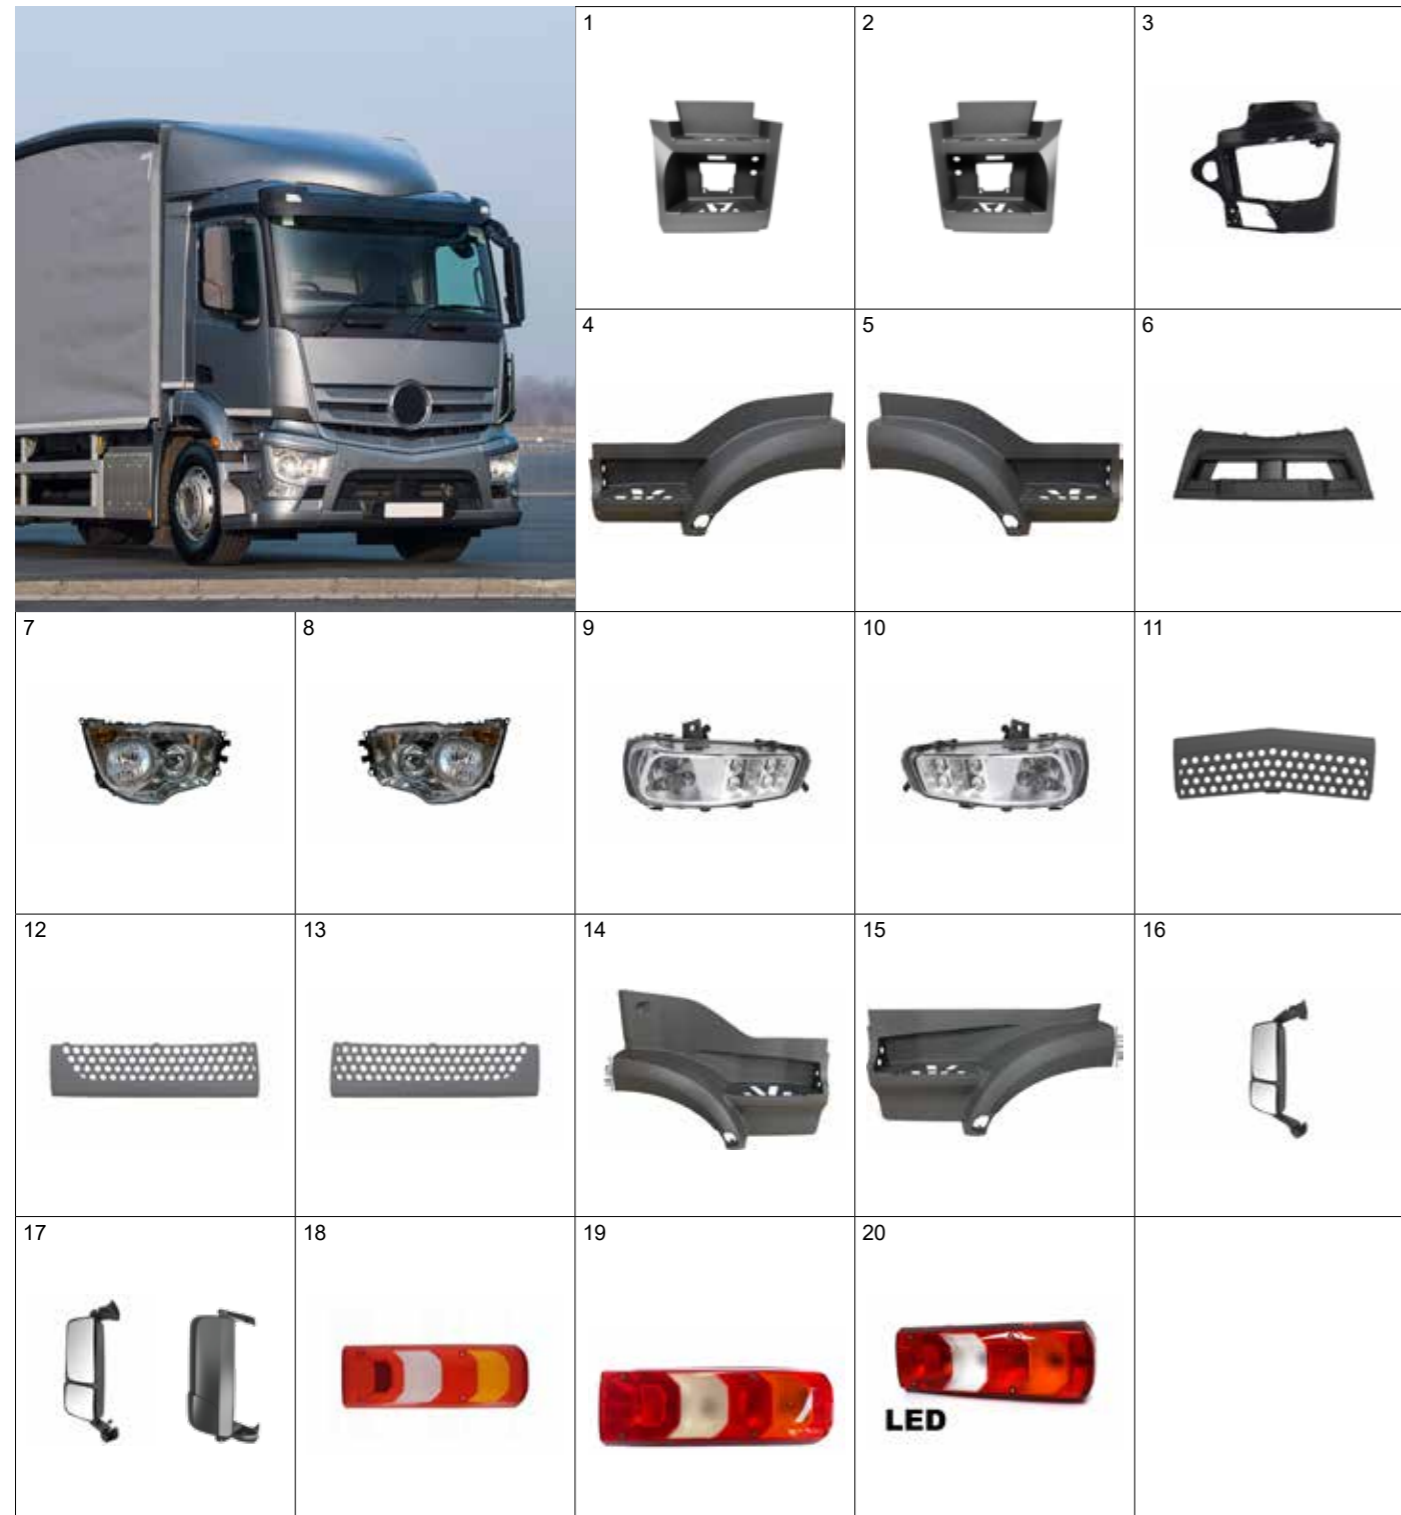

No.	J4 Part No	Description
1	MB1150	RH LOWER STEP (NO STEPWELL LAMP)
1	MB1150G	RH LOWER STEP (GREY)
2	MB1151	LH LOWER STEP (NO STEPWELL LAMP)
2	MB1151G	LH LOWER STEP (GREY)
3	MB1152	LH HEADLAMP PANEL (HIGH)
3	MB1153	RH HEADLAMP PANEL (HIGH)
3	MB1218	RH HEADLIGHT PANEL (LOW)
3	MB1219	LH HEADLIGHT PANEL (LOW)
4	MB1154	LH STEPWING
5	MB1155	RH STEPWING
6	MB1156	FRONT CENTRE BUMPER
7	MB1158	RH HEADLIGHT (H7/H1 MANUAL)
7	MB1160	RH HEADLIGHT (H7/H1 MANUAL) WITH DRL
7	MB1162	RH HEADLIGHT (H7 ELECTRIC)
7	MB1164	RH HEADLIGHT (H7 ELECTRIC) WITH DRL (RHD)
8	MB1157	LH HEADLIGHT (H7/H1 MANUAL)
8	MB1159	LH HEADLIGHT (H7/H1 MANUAL) WITH DRL
8	MB1161	LH HEADLIGHT (H7 ELECTRIC)
8	MB1163	LH HEADLIGHT (H7 ELECTRIC) WITH DRL (RHD)
9	MB1184	RH FOGLAMP (WITH DRL)
9	MB1216	RH FOGLAMP (H11)
10	MB1183	LH FOGLAMP (WITH DRL)
10	MB1217	LH FOGLAMP (H11)
11	MB1225	MIDDLE PANEL LOWER GRILLE
12	MB1226	RH PANEL LOWER GRILLE
13	MB1227	LH PANEL LOWER GRILLE
14	MP4300A	RH WING STEP
15	MP4301A	LH WING STEP
16	MP4801	MIRROR ASSEMBLY RH
16	MP4802	MIRROR ASSEMBLY LH
17	MP4805	MIRROR ASSEMBLY RH (SHORT ARM)
17	MP4806	MIRROR ASSEMBLY LH (SHORT ARM)
18	MB1255	REAR LAMP LENS
19	MB1256	LH / RH REAR LAMP (BULB TYPE)
19	MB1257	LH REAR LAMP WITH NPL (SIDE PLUG BULB TYPE)
19	MB1258	RH REAR LAMP WITH REV ALARM (SIDE PLUG BULB TYPE)
20	MB1259	RH REAR LAMP (SIDE PLUG LED TYPE)
20	MB1260	LH REAR LAMP WITH NPL (SIDE PLUG LED TYPE)
20	MB1261	RH REAR LAMP WITH REV ALARM (SIDE PLUG LED TYPE)