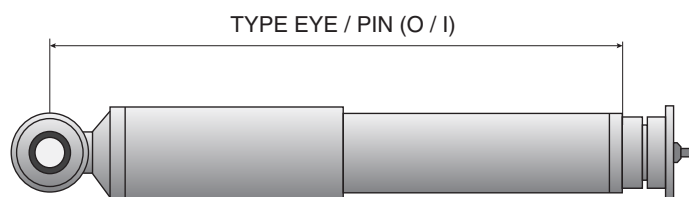

In the combined types of shock absorbers Eye/Pin or Pin/Eye we follow the above rules for each type of the mounting.