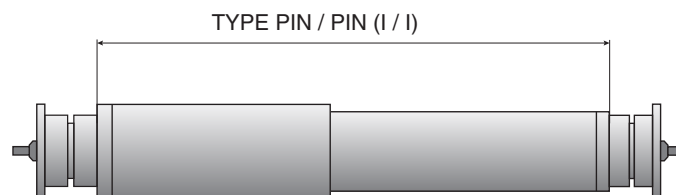

In the Pin/Pin type, we measure shocks dimensions from where the pin protrudes from the top & bottom of the shock absorber. **We do not include Pin length into shock closed/open dimensions.**