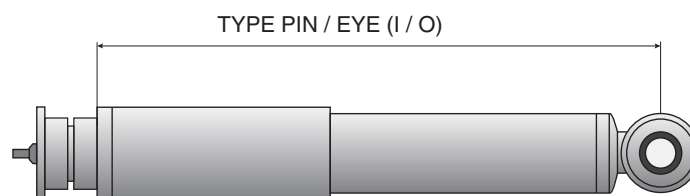

In the combined types of shock absorbers Eye/Pin or Pin/Eye we follow the above rules for each type of the mounting.