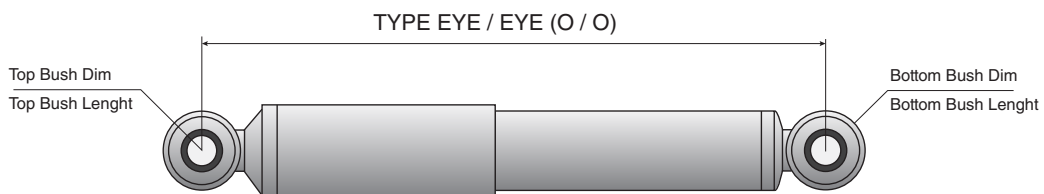

## Cabin

Daf .....	32	Mercedes .....	39
ERF .....	35	Renault .....	42
Iveco .....	36	Scania .....	44
MAN .....	38	Volvo .....	45

TYPES OF SHOCK ABSORBERS

Mounting Type	Mounting Description	Shape
O / O	Top eye / Bottom eye	
O / I	Top eye / Bottom pin	
I / O	Top pin / Bottom eye	
I / I	Top pin / Bottom pin	
O / F	Top eye / Bottom fork	
F / O	Top fork / Bottom eye	
I / F	Top pin / Bottom fork	
B / B	Top bracket / Bottom bracket	
I / B	Top pin / Bottom bracket	
O / P	Top eye / Bottom plate	
I / P	Top pin / Bottom plate	
O / C	Top eye / Bottom clamp	
I / C	Top pin / Bottom clamp	

## HOW TO MEASURE SHOCK ABSORBERS

It is very important to know how to properly measure CLOSE / OPEN dimensions of the shock absorbers.

In the Eye/Eye type, we measure from centre of Top Eye to centre of the Bottom Eye