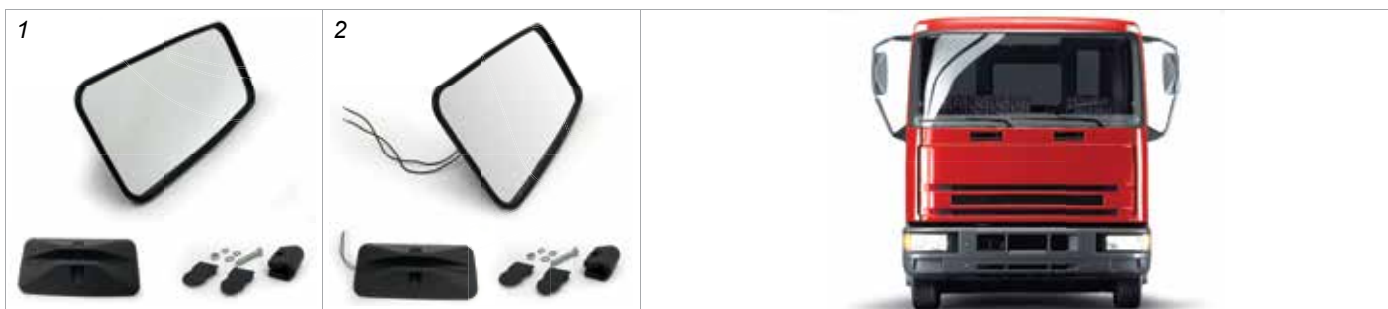

No.	Pos.	Airsprings™ Part No	Description	OE Ref.
1	-	26489	Mirror Assembly RHS / LHS (Manual)	98424105
2	-	26490	Mirror Assembly RHS / LHS (Heated)	98424109