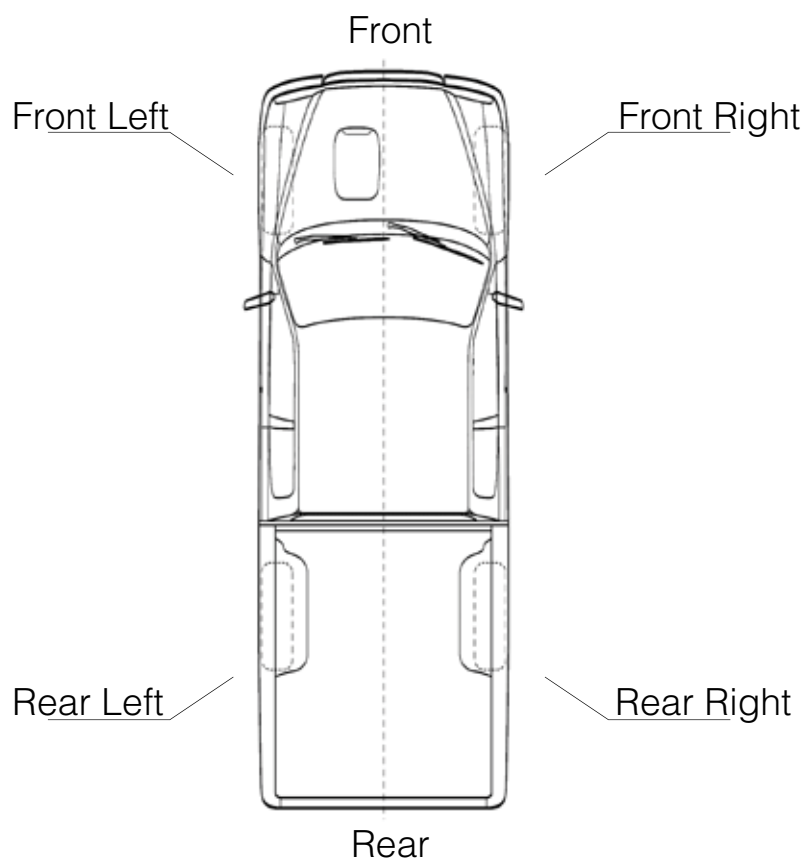

How to properly state the vehicle side based on the industry standards ?

Near Side / Off Side

RHD Vehicles