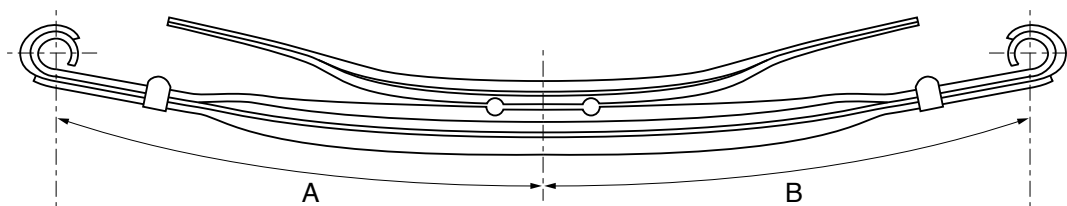

SUSPENSION PARTS TRUCK & TRAILER SPRINGS / BEAMS

DAF

Airsprings™ Part No								
11869								
OE Number	Application	No. of Leaves	Width (mm)	Dimension (mm)		Total Height	Position	Centre Hole
				A	B			
1409040	DAF	2	75	555	820	173	-	M12

Airsprings™ Part No								
11870								
OE Number	Application	No. of Leaves	Width (mm)	Dimension (mm)		Total Height	Position	Centre Hole
				A	B			
1401538	DAF	1	75	950	950	30	FRONT	-

Airsprings™ Part No								
11871								
OE Number	Application	No. of Leaves	Width (mm)	Dimension (mm)		Total Height	Position	Centre Hole
				A	B			
1401674	DAF	2+P	75	875	875	74	REAR	-

Airsprings™ Part No								
15399								
OE Number	Application	No. of Leaves	Width (mm)	Dimension (mm)		Total Height	Position	Centre Hole
				A	B			
1377375	DAF	2	80	900	900	69	FRONT	M12

P - Packer; SP - Shocker Plate

www.airsprings.com