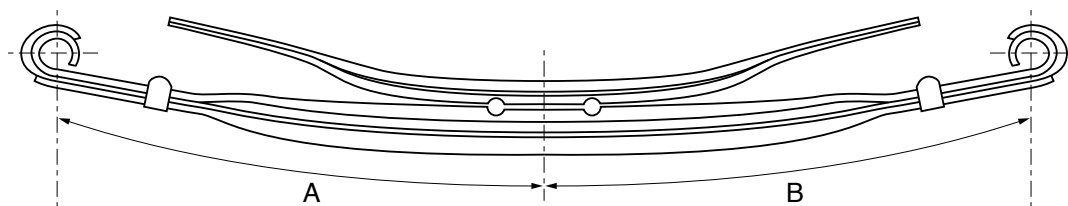

Airsprings™ Part No								
11875								
OE Number	Application	No. of Leaves	Width (mm)	Dimension (mm)		Total Height	Position	Centre Hole
				A	B			
A9043201606	MERCEDES SPRINTER	2+1	70	740	750	55	REAR	M10

Airsprings™ Part No								
15445								
OE Number	Application	No. of Leaves	Width (mm)	Dimension (mm)		Total Height	Position	Centre Hole
				A	B			
A9443200202	MERCEDES	3	90	900	900	83	FRONT	M14

Airsprings™ Part No								
11890								
OE Number	Application	No. of Leaves	Width (mm)	Dimension (mm)		Total Height	Position	Centre Hole
				A	B			
ADC48807	MITSUBISHI L200 (2006 -->)	4+1	70	515	685	180	REAR	M14

Airsprings™ Part No								
11891								
OE Number	Application	No. of Leaves	Width (mm)	Dimension (mm)		Total Height	Position	Centre Hole
				A	B			
MR448147 MR267745	MITSUBISHI L200 (-->2006)	4+2	70	515	685	219	REAR	M14

P - Packer; SP - Shocker Plate

www.airsprings.com

Ireland +353 (0) 45 875 996
UK +44 (0) 1925 810 400
NI +44 (0) 2890 740 055
Poland +48 (0) 29 753 1616

@ Ireland sales@granning.ie
UK sales@granninglynx.com
NI sales@granninglynx.co.uk
Poland biuro@granning.ie