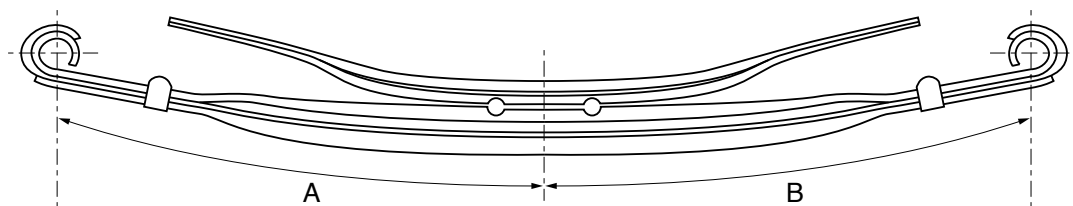

Airsprings™ Part No								
11878								
OE Number	Application	No. of Leaves	Width (mm)	Dimension (mm)		Total Height	Position	Centre Hole
				A	B			
52000544MA	JEEP CHEROKEE	5	63,5	584	727	181	REAR	M13x8

Airsprings™ Part No								
11879								
OE Number	Application	No. of Leaves	Width (mm)	Dimension (mm)		Total Height	Position	Centre Hole
				A	B			
56022134MA	JEEP CHEROKEE	4	63,5	584	727	181	REAR	M13

Airsprings™ Part No								
15414								
OE Number	Application	No. of Leaves	Width (mm)	Dimension (mm)		Total Height	Position	Centre Hole
				A	B			
81434026053	MAN	2	80	825	825	46	FRONT	M12

Airsprings™ Part No								
11408								
OE Number	Application	No. of Leaves	Width (mm)	Dimension (mm)		Total Height	Position	Centre Hole
				A	B			
A9033200001	MERCEDES SPRINTER	-	110	650	650	24	FRONT	-

P - Packer; SP - Shocker Plate

www.airsprings.com

Ireland +353 (0) 45 875 996
UK +44 (0) 1925 810 400
NI +44 (0) 2890 740 055
Poland +48 (0) 29 753 1616

Ireland sales@granning.ie
UK sales@granninglynx.com
NI sales@granninglynx.co.uk
Poland biuro@granning.ie