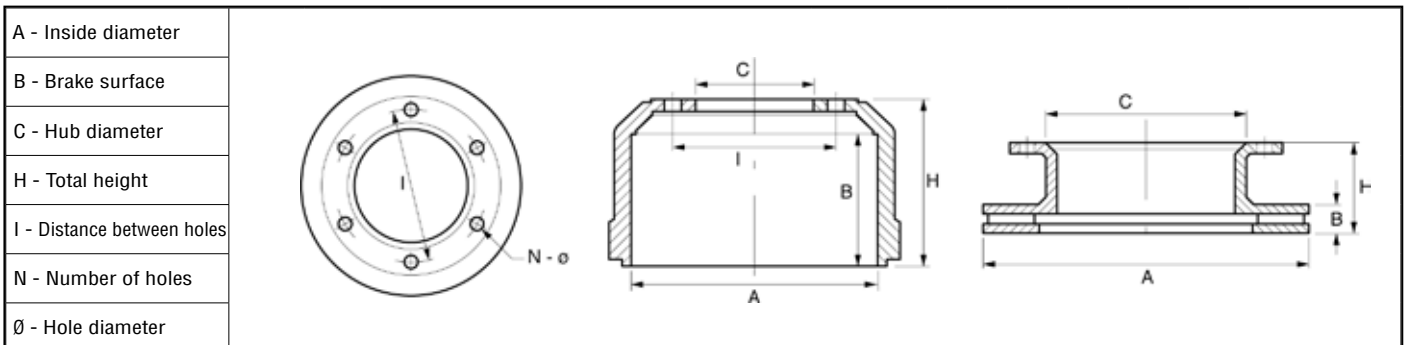

Make & Model	Year	Pos.	Airsprings™ Part No	OE Ref.	Friction	A	B	C	H	I	No. of Studs & Dim N
DENNIS											
ELITE 2											
VENTED DISC		FR	14248	655750	63033	437	45	136	130	165	10 x M17
FRUEHAUF / SMB											
SB7000											
VENTED DISC		T	55010	103696	55050	430	45	155	280	335	10 x M26
				449445							
				CF103696							
				M069018							
GRANNING											
Axles											
BRAKE DRUM		T	61240	61240	63703	419	200	283	248	335	10 x M24
BRAKE DRUM		T	61241	61241	63704	419	226	283	275	335	10 x M24
BRAKE DRUM		T	61243	61243	61156	420	180	283	248	335	10 x M24
BRAKE DRUM		T	61535	61535	61542	311	203	183	261	225	10 x M24
BRAKE DRUM		T	61029	61029	61035	335	229	178	270	225	10 x M24
VENTED DISC		T	61244	61244	63022	430	45	211	132	238	10 x M14
VENTED DISC		T	61247	61247	63000	377	45	176	139	201	8 x M14
HINO											
FSIP, FYIK, FYIP											
BRAKE DRUM		FR	14250	43512-4090	63717	406	159	282	220	335	10 x M26.6
BRAKE DRUM		RR	14251	43512-4100	63718	407.5	224	282	283	335	10 x M26
IVECO / FIAT											
EUROCARGO											
VENTED DISC	91-00	FR/RR	14093	01907528	63021	304	30	165	128	205	6 x M18
				01907529							
				01907725							
				01908577							
				07173036