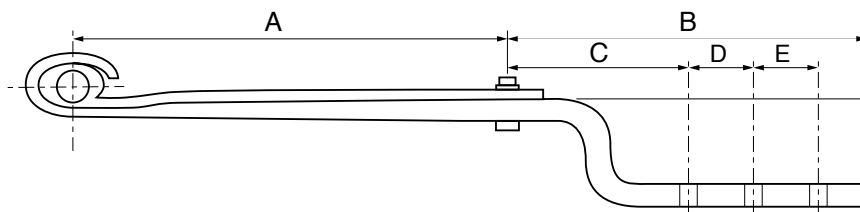

Airsprings™ Part No											
12304											
OE Number	Application	No. of Leaves	Width (mm)	Dimension (mm)					Drop (F) (mm)	Bush Details	Leaf Thickness (mm)
				A	B	C	D	E			
12304A	GRANNING	1	100	525	125	-	-	-	-	M30	48

Airsprings™ Part No											
13028											
OE Number	Application	No. of Leaves	Width (mm)	Dimension (mm)					Drop (F) (mm)	Bush Details	Leaf Thickness (mm)
				A	B	C	D	E			
13028A	GRANNING	1	100	532	455	320	100	-	105	M30	50

Airsprings™ Part No											
15103											
OE Number	Application	No. of Leaves	Width (mm)	Dimension (mm)					Drop (F) (mm)	Bush Details	Leaf Thickness (mm)
				A	B	C	D	E			
21222247	ROR	1	100	530	460	330	100	-	135	M30	30

Airsprings™ Part No											
15125											
OE Number	Application	No. of Leaves	Width (mm)	Dimension (mm)					Drop (F) (mm)	Bush Details	Leaf Thickness (mm)
				A	B	C	D	E			
21225499	ROR	2	100	530	420	265	100	-	-	M30	38

P - Packer; SP - Shocker Plate

www.airsprings.com

Ireland +353 (0) 45 875 996
UK +44 (0) 1925 810 400
NI +44 (0) 2890 740 055
Poland +48 (0) 29 753 1616

@ Ireland sales@granning.ie
UK sales@granninglynx.com
NI sales@granninglynx.co.uk
Poland biuro@granning.ie