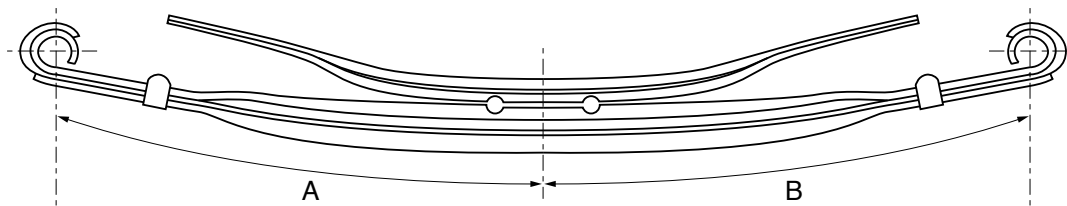

SUSPENSION PARTS TRUCK & TRAILER SPRINGS / BEAMS

MERCEDES

Airsprings™ Part No								
11409								
OE Number	Application	No. of Leaves	Width (mm)	Dimension (mm)		Total Height	Position	Centre Hole
				A	B			
A9043200401	MERCEDES SPRINTER	2	100	650	650	26	FRONT	-

Airsprings™ Part No								
11410								
OE Number	Application	No. of Leaves	Width (mm)	Dimension (mm)		Total Height	Position	Centre Hole
				A	B			
A9033200401	MERCEDES SPRINTER	1	110	740	753	25	FRONT	-

Airsprings™ Part No								
11411								
OE Number	Application	No. of Leaves	Width (mm)	Dimension (mm)		Total Height	Position	Centre Hole
				A	B			
A9033200406	MERCEDES SPRINTER	1	70	740	753	25	REAR	-

Airsprings™ Part No								
11874								
OE Number	Application	No. of Leaves	Width (mm)	Dimension (mm)		Total Height	Position	Centre Hole
				A	B			
A9063201806	MERCEDES SPRINTER	1	70	740	753	130	-	M15

P - Packer; SP - Shocker Plate

www.airsprings.com