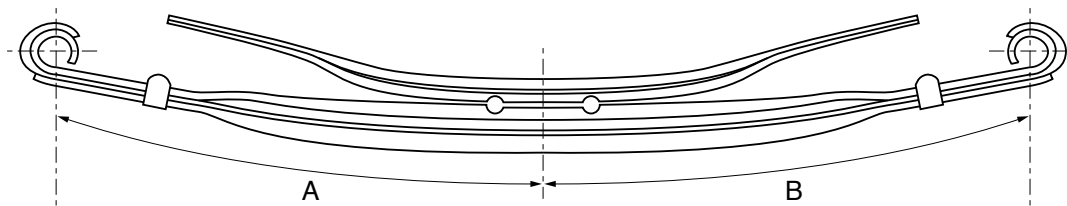

SUSPENSION PARTS TRUCK & TRAILER SPRINGS / BEAMS

DENNIS, FORD

Airsprings™ Part No									
51111									
OE Number	Application	No. of Leaves	Width (mm)	Dimension (mm)		Total Height	Position	Centre Hole	
				A	B				
812379	DENNIS	14	-	762	559	-	-	-	

Airsprings™ Part No									
51112									
OE Number	Application	No. of Leaves	Width (mm)	Dimension (mm)		Total Height	Position	Centre Hole	
				A	B				
812380	DENNIS	14	-	-	-	-	-	-	

Airsprings™ Part No									
11872									
OE Number	Application	No. of Leaves	Width (mm)	Dimension (mm)		Total Height	Position	Centre Hole	
				A	B				
6C115560RC	FORD TRANSIT	1	75	694	674	120	REAR	-	

Airsprings™ Part No									
11880									
OE Number	Application	No. of Leaves	Width (mm)	Dimension (mm)		Total Height	Position	Centre Hole	
				A	B				
95VB5560GA	FORD TRANSIT	2+1	60	693	677	173	REAR	M16	

P - Packer; SP - Shocker Plate

www.airsprings.com

60

Ireland +353 (0) 45 875 996
UK +44 (0) 1925 810 400
NI +44 (0) 2890 740 055
Poland +48 (0) 29 753 1616

Ireland sales@granning.ie
UK sales@granninglynx.com
NI sales@granninglynx.co.uk
Poland biuro@granning.ie