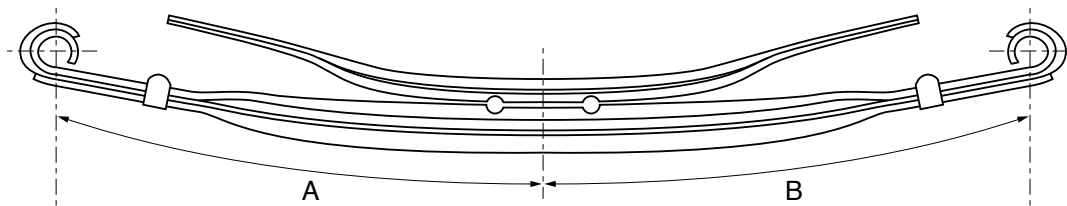

SUSPENSION PARTS TRUCK & TRAILER SPRINGS / BEAMS

HINO, IVECO

Airsprings™ Part No								
11884								
OE Number	Application	No. of Leaves	Width (mm)	Dimension (mm)		Total Height	Position	Centre Hole
				A	B			
-	HINO 700	1st leaf only	-	-	-	-	-	-

Airsprings™ Part No								
15390								
OE Number	Application	No. of Leaves	Width (mm)	Dimension (mm)		Total Height	Position	Centre Hole
				A	B			
482204911	HINO	11	90	750	750	198	REAR	M16

Airsprings™ Part No								
11873								
OE Number	Application	No. of Leaves	Width (mm)	Dimension (mm)		Total Height	Position	Centre Hole
				A	B			
504083608	IVECO DAILY	1	80	750	720	24	REAR	M10

Airsprings™ Part No								
51094								
OE Number	Application	No. of Leaves	Width (mm)	Dimension (mm)		Total Height	Position	Centre Hole
				A	B			
2007-->	IVECO/FIAT DUCATO PEUGEOT BOXER	1	70	715	715		REAR	M16x5

P - Packer; SP - Shocker Plate

www.airsprings.com