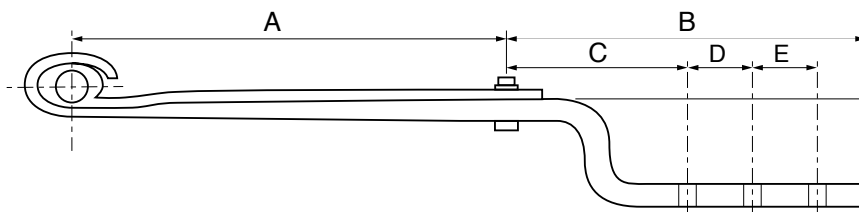

SUSPENSION PARTS TRUCK & TRAILER SPRINGS / BEAMS

GRANNING

Airsprings™ Part No											
OE Number	Application	No. of Leaves	Width (mm)	Dimension (mm)					Drop (F) (mm)	Bush Details	Leaf Thickness (mm)
				A	B	C	D	E			
11380A	GRANNING	1	100	525	503	-	-	-		M30	52

Airsprings™ Part No											
OE Number	Application	No. of Leaves	Width (mm)	Dimension (mm)					Drop (F) (mm)	Bush Details	Leaf Thickness (mm)
				A	B	C	D	E			
11381A	GRANNING	1	100	525	503	-	-	-	-	M30	52

Airsprings™ Part No											
OE Number	Application	No. of Leaves	Width (mm)	Dimension (mm)					Drop (F) (mm)	Bush Details	Leaf Thickness (mm)
				A	B	C	D	E			
11901A	GRANNING	1	100	525	120	-	-	-	-	-	30

Airsprings™ Part No											
OE Number	Application	No. of Leaves	Width (mm)	Dimension (mm)					Drop (F) (mm)	Bush Details	Leaf Thickness (mm)
				A	B	C	D	E			
12135A	GRANNING	1	100	531	510	290	100	100	-	M30	52

P - Packer; SP - Shocker Plate

www.airsprings.com