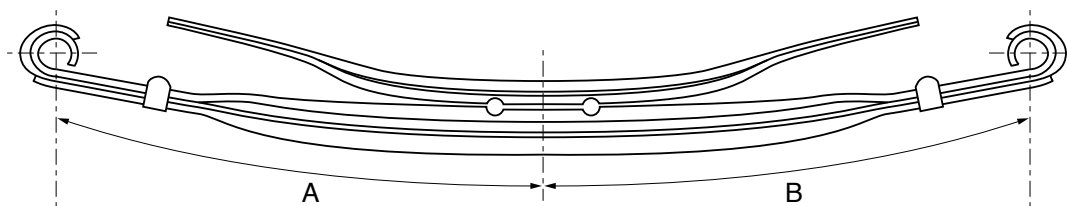

Airsprings™ Part No								
51095								
OE Number	Application	No. of Leaves	Width (mm)	Dimension (mm)		Total Height	Position	Centre Hole
				A	B			
6C115560FC	FORD TRANSIT (2007-->)	1+1	75	694	674	-	REAR	M16x8

Airsprings™ Part No								
51096								
OE Number	Application	No. of Leaves	Width (mm)	Dimension (mm)		Total Height	Position	Centre Hole
				A	B			
6C115560FB	FORD TRANSIT (2007-->)	2+1	75	695	674	-	RER	M16x8

Airsprings™ Part No								
15381								
OE Number	Application	No. of Leaves	Width (mm)	Dimension (mm)		Total Height	Position	Centre Hole
				A	B			
481100030	HINO	3	90	860	860	83	FRONT	M14

Airsprings™ Part No								
15382								
OE Number	Application	No. of Leaves	Width (mm)	Dimension (mm)		Total Height	Position	Centre Hole
				A	B			
481100040	HINO	3+P+SP	90	840	750	106	FRONT	M14

P - Packer; SP - Shocker Plate

www.airsprings.com

Ireland +353 (0) 45 875 996
UK +44 (0) 1925 810 400
NI +44 (0) 2890 740 055
Poland +48 (0) 29 753 1616

Ireland sales@granning.ie
UK sales@granninglynx.com
NI sales@granninglynx.co.uk
Poland biuro@granning.ie