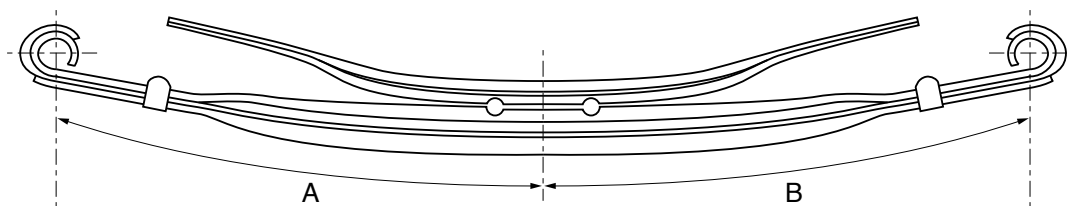

Airsprings™ Part No								
15214								
OE Number	Application	No. of Leaves	Width (mm)	Dimension (mm)		Total Height	Position	Centre Hole
				A	B			
257868	VOLVO	3	100	795	795	79	FRONT	M12

Airsprings™ Part No								
15384								
OE Number	Application	No. of Leaves	Width (mm)	Dimension (mm)		Total Height	Position	Centre Hole
				A	B			
257892	VOLVO	2	100	990	900	70	FRONT	M12

Airsprings™ Part No								
15385								
OE Number	Application	No. of Leaves	Width (mm)	Dimension (mm)		Total Height	Position	Centre Hole
				A	B			
257890	VOLVO	3	100	795	795	79	FRONT	M12

Airsprings™ Part No								
15467								
OE Number	Application	No. of Leaves	Width (mm)	Dimension (mm)		Total Height	Position	Centre Hole
				A	B			
257659	VOLVO	9	75	830	830	-	REAR	-

P - Packer; SP - Shocker Plate

www.airsprings.com

Ireland +353 (0) 45 875 996
UK +44 (0) 1925 810 400
NI +44 (0) 2890 740 055
Poland +48 (0) 29 753 1616

@ Ireland sales@granning.ie
UK sales@granninglynx.com
NI sales@granninglynx.co.uk
Poland biuro@granning.ie