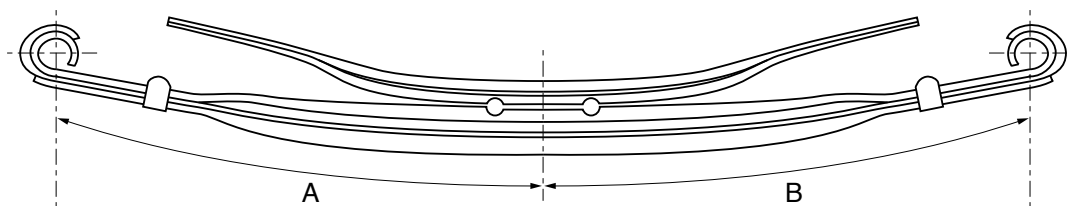

Airsprings™ Part No								
15400								
OE Number	Application	No. of Leaves	Width (mm)	Dimension (mm)		Total Height	Position	Centre Hole
				A	B			
0371355	DAF	6	90	780	780	184	REAR	M16

Airsprings™ Part No								
15402								
OE Number	Application	No. of Leaves	Width (mm)	Dimension (mm)		Total Height	Position	Centre Hole
				A	B			
1258691	DAF	2+P	80	865	865	115	FRONT	M12

Airsprings™ Part No								
15403								
OE Number	Application	No. of Leaves	Width (mm)	Dimension (mm)		Total Height	Position	Centre Hole
				A	B			
1279672	DAF	2+P	80	900	900	93	FRONT	M12

Airsprings™ Part No								
15405								
OE Number	Application	No. of Leaves	Width (mm)	Dimension (mm)		Total Height	Position	Centre Hole
				A	B			
0667198	DAF	6	90	780	780	167	REAR	M16

P - Packer; SP - Shocker Plate

www.airsprings.com

Ireland +353 (0) 45 875 996
UK +44 (0) 1925 810 400
NI +44 (0) 2890 740 055
Poland +48 (0) 29 753 1616

@ Ireland sales@granning.ie
UK sales@granninglynx.com
NI sales@granninglynx.co.uk
Poland biuro@granning.ie