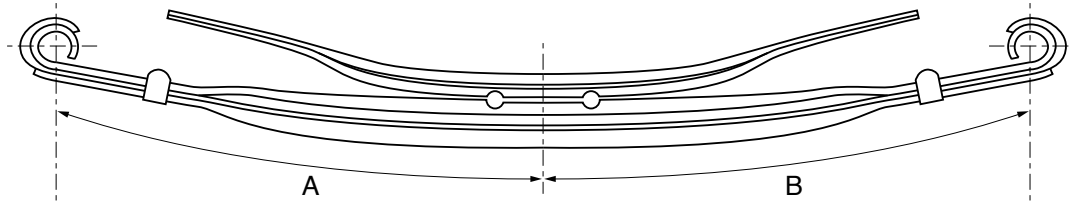

SUSPENSION PARTS TRUCK & TRAILER SPRINGS / BEAMS

VOLVO, TRAILER DRAWBAR

Airsprings™ Part No								
15469								
OE Number	Application	No. of Leaves	Width (mm)	Dimension (mm)		Total Height	Position	Centre Hole
				A	B			
257857	VOLVO	2	100	990	900	70	FRONT	M12

Airsprings™ Part No								
15471								
OE Number	Application	No. of Leaves	Width (mm)	Dimension (mm)		Total Height	Position	Centre Hole
				A	B			
257837	VOLVO	2+1	75	815	815	147	REAR	M8

Airsprings™ Part No								
15474								
OE Number	Application	No. of Leaves	Width (mm)	Dimension (mm)		Total Height	Position	Centre Hole
				A	B			
257900	VOLVO	2+1	-	-	-	-	REAR	-

Airsprings™ Part No								
51100								
OE Number	Application	No. of Leaves	Width (mm)	Dimension (mm)		Total Height	Position	Centre Hole
				A	B			
-	TRAILER DRAWBAR	11	120	864	100	154	-	-

P - Packer; SP - Shocker Plate

www.airsprings.com