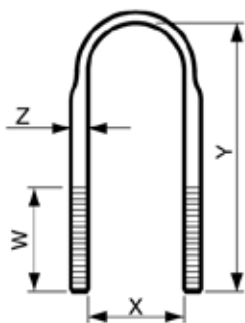

SUSPENSION PARTS TRUCK & TRAILER SPRINGS / BEAMS

U-Bolts

Airsprings™ Part No	13032
Dim W (mm)	100
Dim X (mm)	130
Dim Y (mm)	330
Dim Z	M24
Cross Ref.	152274