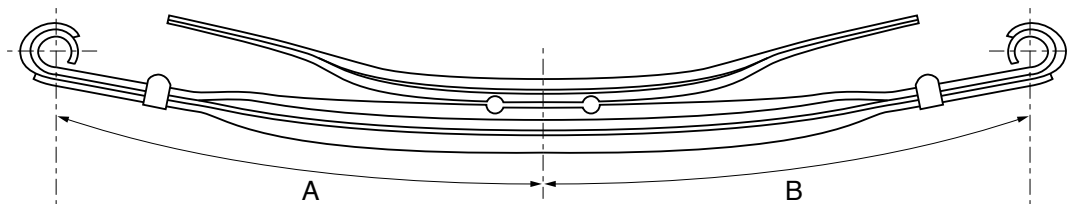

Airsprings™ Part No								
51101								
OE Number	Application	No. of Leaves	Width (mm)	Dimension (mm)		Total Height	Position	Centre Hole
				A	B			
-	TRAILER DRAWBAR	13	120	864	100	182	-	-

Airsprings™ Part No								
51102								
OE Number	Application	No. of Leaves	Width (mm)	Dimension (mm)		Total Height	Position	Centre Hole
				A	B			
-	TRAILER DRAWBAR	13	120	870	100	202	-	-

Airsprings™ Part No								
15372								
OE Number	Application	No. of Leaves	Width (mm)	Dimension (mm)		Total Height	Position	Centre Hole
				A	B			
-	TRAILER LOW CAMBER	3	79	560	560	-	-	M25x16

Airsprings™ Part No								
15373								
OE Number	Application	No. of Leaves	Width (mm)	Dimension (mm)		Total Height	Position	Centre Hole
				A	B			
-	TRAILER LOW CAMBER	4	79	560	560	-	-	M12.5

P - Packer; SP - Shocker Plate

www.airsprings.com

Ireland +353 (0) 45 875 996
UK +44 (0) 1925 810 400
NI +44 (0) 2890 740 055
Poland +48 (0) 29 753 1616

@ Ireland sales@granning.ie
UK sales@granninglynx.com
NI sales@granninglynx.co.uk
Poland biuro@granning.ie