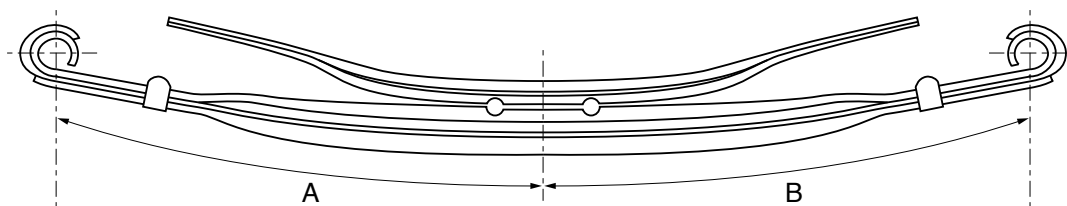

Airsprings™ Part No								
11865								
OE Number	Application	No. of Leaves	Width (mm)	Dimension (mm)		Total Height	Position	Centre Hole
				A	B			
1690222	DAF	6	-	-	-	-	REAR	-

Airsprings™ Part No								
11866								
OE Number	Application	No. of Leaves	Width (mm)	Dimension (mm)		Total Height	Position	Centre Hole
				A	B			
1401668	DAF	1	75	875	875	34	REAR	-

Airsprings™ Part No								
11867								
OE Number	Application	No. of Leaves	Width (mm)	Dimension (mm)		Total Height	Position	Centre Hole
				A	B			
1700769	DAF	3	-	-	-	-	-	-

Airsprings™ Part No								
11868								
OE Number	Application	No. of Leaves	Width (mm)	Dimension (mm)		Total Height	Position	Centre Hole
				A	B			
1700737	DAF	2+1	-	-	-	-	-	-

P - Packer; SP - Shocker Plate

www.airsprings.com

Ireland +353 (0) 45 875 996
UK +44 (0) 1925 810 400
NI +44 (0) 2890 740 055
Poland +48 (0) 29 753 1616

Ireland sales@granning.ie
UK sales@granninglynx.com
NI sales@granninglynx.co.uk
Poland biuro@granning.ie