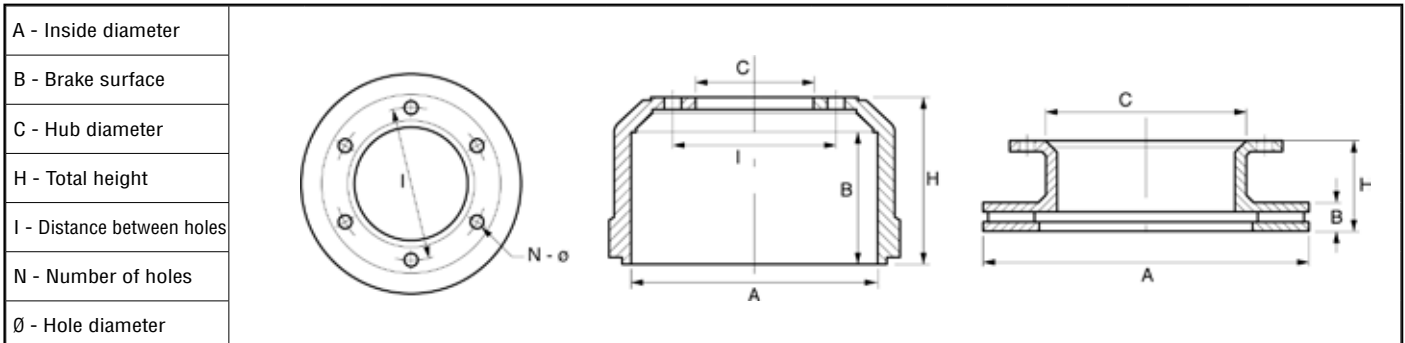

Make & Model	Year	Pos.	Airsprings™ Part No	OE Ref.	Friction	A	B	C	H	I	No. of Studs & Dim N
MERCEDES - continued											
SPRINTER											
VENTED DISC	06-->	FR	50395	9064210012	-	300	28	85	68	130	6 x M15
SOLID DISC	06-->	RR	14235	9064230012	-	298	16	-	-	-	-
VARIO 16" wheel											
VENTED DISC	96-->	FR	14195	6684210112	63025	304	30	118	91	140	6 x M12
VENTED DISC	96-->	RR	14199	6684230212	63025	304	30	119	121	192	6 x M12
				6684230412							
VARIO 17.5" wheel											
VENTED DISC	96-->	FR	14220	6684210212	63025	324	30	118	91	140	6 x M12
VENTED DISC	96-->	RR	14230	6684230112	63025	324	30	157	121	192	6 x M12
VENTED DISC	96-->	RR	14128	6684230512	63025	324	30	119	121	192	6 x M12
VITO											
VENTED DISC	96-02	FR	14237	6384210112	61129	276	22	67	60	112	5 x M15
SOLID DISC	96-02	RR	14238	6384230112	-	280	10	67	65	112	5 x M15
VENTED DISC	03-->	FR	14236	6394210012	-	300	28	-	59	-	5
SOLID DISC	03-->	RR	14234	6394230112	-	296	10	-	57.7	-	5
MERITOR / ROR											
DUCO											
VENTED DISC		T	54185	68323825	63028 / 29	434	45	150	222	250	10 x M16
				MBR9004							
DX195 / ELSA195											
VENTED DISC		T	54073	21224263	63030	378	45	150	225	275	8 x M24
				3218H1308							
LM AXLE											
VENTED DISC		T	54025	21227349	63030	378	45	222	150	250	10 x M16
311 x 178 ACMX AXLE											
BRAKE DRUM		T	61535	21018963	61542	311	203	183	261	225	10 x 24
				21209723