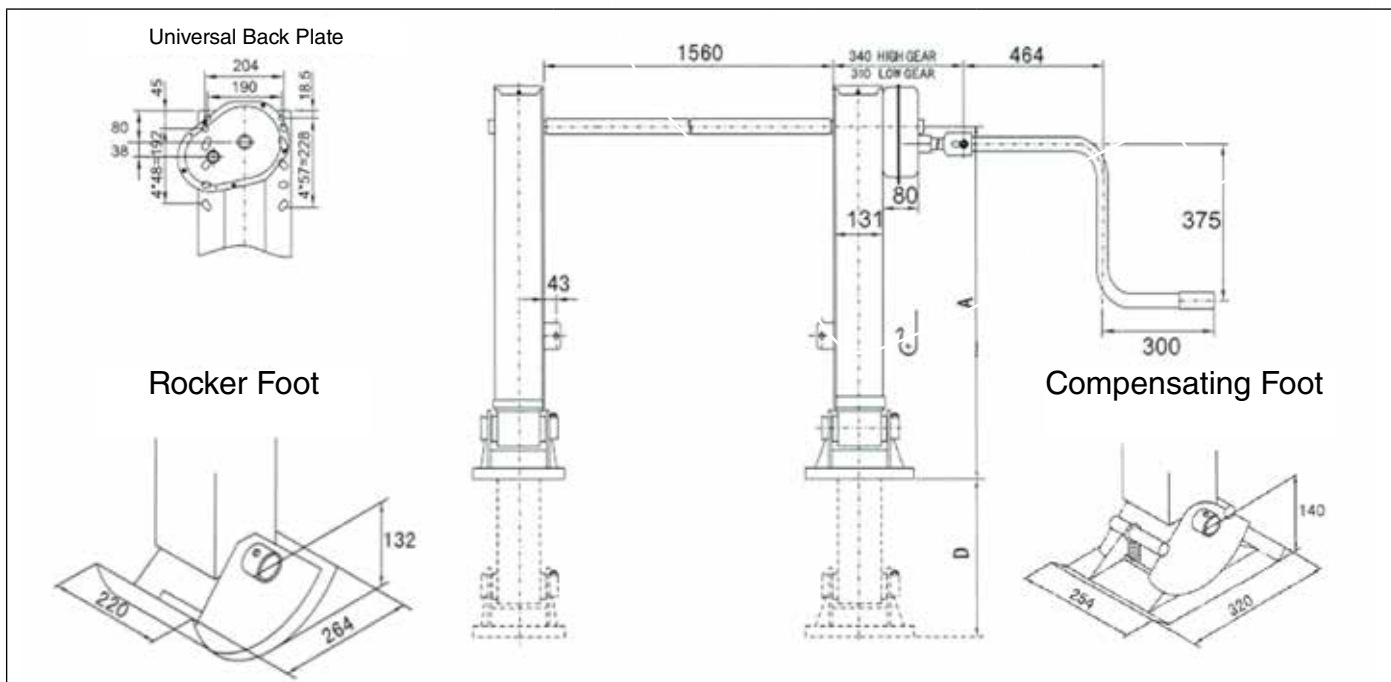

CHASSIS & TRAILER COMPONENTS FIFTH WHEELS & LANDING LEGS

LANDING LEGS

Airsprings™ Part No	31441A	31442A
Shoe Type	Rocker Foot	Compensating Foot
Height - dim "A" (mm)	873	881
Lift - dim "D" (mm)	480	480
Capacity	28 000 kg/pair	
Static Load	80 000 kg/pair	
Weight	105 kg	
Crank Force:		
Low Gear	1 mm per turn (mm/r) of handle	
High Gear	2 mm per turn (mm/r) of handle	
One Side Operation Crank Force	3 mm per turn (mm/r) of handle	
Two Side Operation Crank Force	4 mm per turn (mm/r) of handle