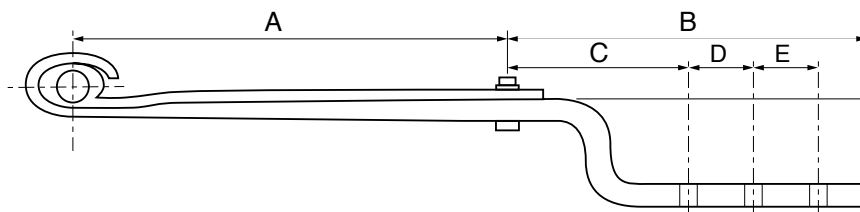

SUSPENSION PARTS TRUCK & TRAILER SPRINGS / BEAMS

MERITOR-ROR, SCANIA

Airsprings™ Part No												
54089												
OE Number	Application	No. of Leaves	Width (mm)	Dimension (mm)					Drop (F) (mm)	Bush Details	Leaf Thickness (mm)	
				A	B	C	D	E				
21224664	ROR	1	100	530	460	330	100	-	135	M24	48	

Airsprings™ Part No												
54223												
OE Number	Application	No. of Leaves	Width (mm)	Dimension (mm)					Drop (F) (mm)	Bush Details	Leaf Thickness (mm)	
				A	B	C	D	E				
21227324	ROR	1	-	530	450	320	100	-	-	M24	-	

Airsprings™ Part No												
15114												
OE Number	Application	No. of Leaves	Width (mm)	Dimension (mm)					Drop (F) (mm)	Bush Details	Leaf Thickness (mm)	
				A	B	C	D	E				
1421060	SCANIA	2	100	707	405	290	70	-	-	M30	T:42 B:46	

Airsprings™ Part No												
15115												
OE Number	Application	No. of Leaves	Width (mm)	Dimension (mm)					Drop (F) (mm)	Bush Details	Leaf Thickness (mm)	
				A	B	C	D	E				
1421061	SCANIA	2	100	707	405	290	70	-	-	M30	T:42 B:46	

P - Packer; SP - Shocker Plate

www.airsprings.com