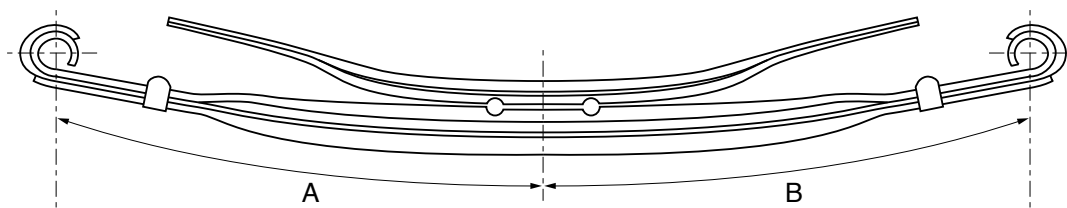

SUSPENSION PARTS TRUCK & TRAILER SPRINGS / BEAMS

SCANIA

Airsprings™ Part No								
11877								
OE Number	Application	No. of Leaves	Width (mm)	Dimension (mm)		Total Height	Position	Centre Hole
				A	B			
1528206	SCANIA	2	90	910	910	70	FRONT	M14

Airsprings™ Part No								
15203								
OE Number	Application	No. of Leaves	Width (mm)	Dimension (mm)		Total Height	Position	Centre Hole
				A	B			
1377668	SCANIA	2	90	910	910	70	FRONT	M14

Airsprings™ Part No								
15206								
OE Number	Application	No. of Leaves	Width (mm)	Dimension (mm)		Total Height	Position	Centre Hole
				A	B			
1377712	SCANIA	4	90	770	770	172	REAR	M14

Airsprings™ Part No								
15230								
OE Number	Application	No. of Leaves	Width (mm)	Dimension (mm)		Total Height	Position	Centre Hole
				A	B			
1377670	SCANIA	3	90	910	910	96	FRONT	M14

P - Packer; SP - Shocker Plate

www.airsprings.com