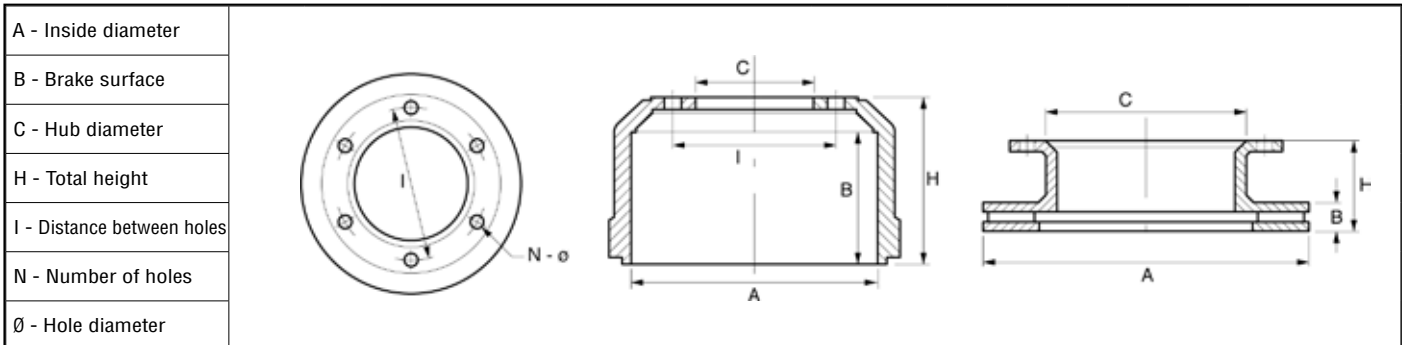

Make & Model	Year	Pos.	Airsprings™ Part No	OE Ref.	Friction	A	B	C	H	I	No. of Studs & Dim N
IVECO / FIAT - continued											
EUROTRAKKER - continued											
VENTED DISC	99-->	FR	14095	1906438	63051	436	45	210	139	240	12 x M16
				1906461							
				2992470							
				7079778							
				7179778							
				7182305							
STRALIS											
VENTED DISC	99-->	FR	14095	1906438	63051	436	45	210	139	240	12 x M16
				1906461							
				2992470							
				7079778							
				7179778							
				7182305							
VENTED DISC	02-->	FR	14010	07184136	63051	432	45	210	140	240	12 x M16
				02992477							
MAN											
F2000											
BRAKE DRUM	94-->	RR	14120	81501100104	-	410	232	298	300	335	10 x M23
				81501100107							
				81501103144							
				81501109144							
VENTED DISC	94-->	FR	14121	81508030001	63027	438	45	200	135	235	10 x M16
				81508030009							
				81508030014							
				81508030015