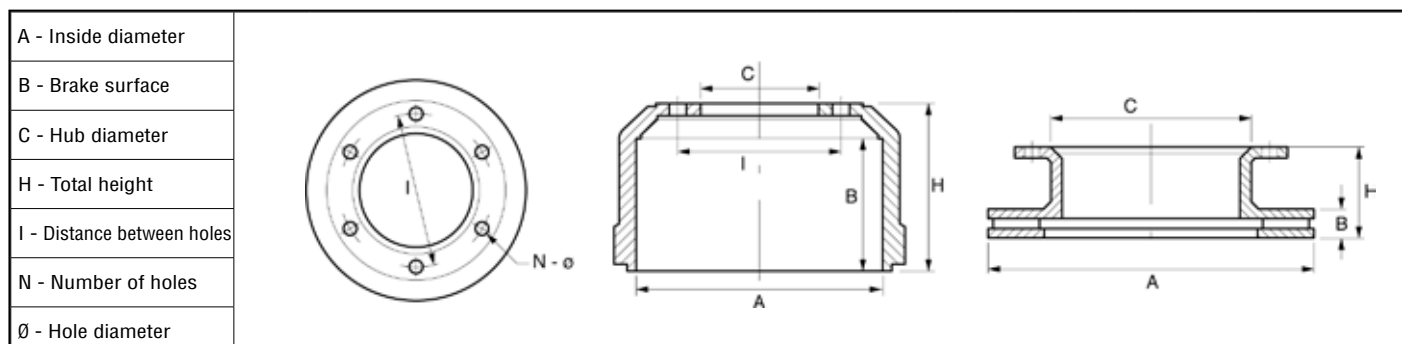

BRAKE & CLUTCH BRAKE DRUMS & DISCS

IVECO/FIAT

Make & Model	Year	Pos.	Airsprings™ Part No	OE Ref.	Friction	A	B	C	H	I	No. of Studs & Dim N
IVECO / FIAT - continued											
EUROCARGO - continued											
VENTED DISC	91-->	FR	14094	01907526	63056	322	30	215	134	275	8 x M20
				01907527							
				01907530							
				01907726							
				01908578							
				07172018							
				07172078							
VENTED DISC	98-01	FR	14095	1906438	63051	436	45	210	139	240	12 x M16
				1906461							
				2992470							
				7079778							
				7179778							
				7182305							
VENTED DISC	02-->	FR	14010	07184136	63051	432	45	210	140	240	12 x M16
				02992477							
EUROSTAR / EUROTECH											
BRAKE DRUM	93-98	RR	14092	7173281	-	381	192	285	254	335	10 x M23
VENTED DISC	98-->	FR	14095	1906438	63051	436	45	210	139	240	12 x M16
				1906461							
				2992470							
				7079778							
				7179778							
				7182305							
EUROTRAKKER											
BRAKE DRUM	94-->	RR	14090	7172079	-	410	208	285	258	335	10 x M23
				7180998							
VENTED DISC	02-->	FR	14010	07184136	63051	432	45	210	140	240	12 x M16
				02992477