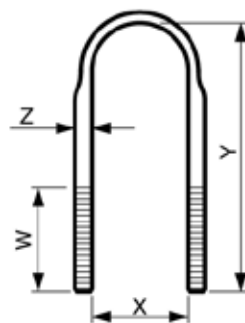

Airsprings™ Part No	13033
Dim W (mm)	90
Dim X (mm)	130
Dim Y (mm)	305
Dim Z	M24
Cross Ref.	21215641