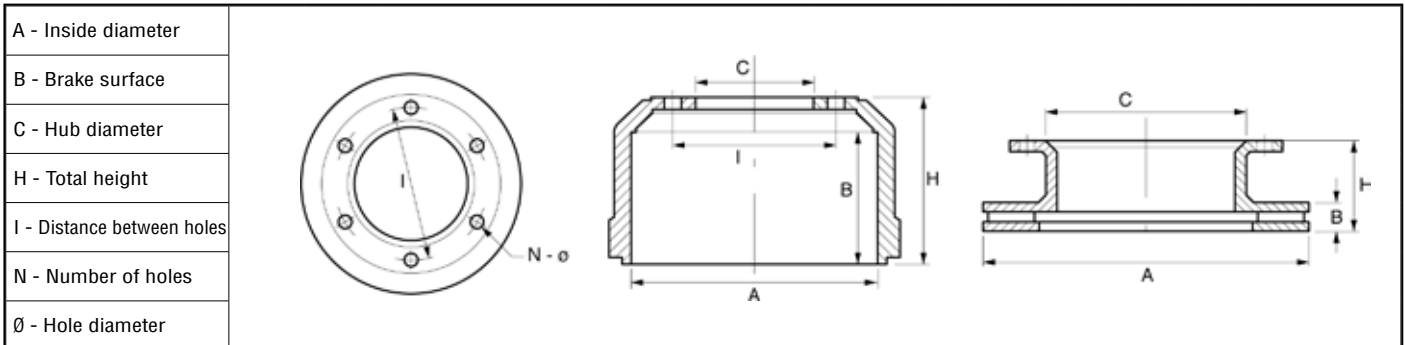

Make & Model	Year	Pos.	Airsprings™ Part No	OE Ref.	Friction	A	B	C	H	I	No. of Studs & Dim N
SAF											
420 x 180											
BRAKE DRUM		T	14301	1064006002	-	420	194	290	227	335	10 x M23
				1064013000							
420 x 180											
BRAKE DRUM		T	14302	1064027000	-	420	212	300	256	335	10 x M23
				1064027001							
BRAKE DRUM		T	14300	1064010800	-	420	212	290	256	335	10 x M23
				1064010801							
				1064012800							
420 x 200											
BRAKE DRUM		T	14303	1064026000	63702	420	190	300	227	335	10 x M23
				1064026001							
				1064026002							
SKRB											
22.5"	VENTED DISC	T	55021	4079000300	55050	430	45	160	-	335	10 x M23
				4079000301							
22.5"	VENTED DISC	T	55022	4079000500	55050	430	45	130	131	168	12 x M19
				4079000501							
				4079000502							
19.5"	VENTED DISC	T	14183	4079000700	63008/32	375	45	131	139.5	168	12 x M19
				4079000701							
	VENTED DISC	T	55019	4079001001	-	376	45	164	57.5	190	10 x M13.5
				4079001002							
				4079001003							
	VENTED DISC	T	55018**	4079001300	-	430	45	164	48	190	10 x M13.5
SKRS											
22.5"	VENTED DISC	T	55022	4079000500	63022	430	45	130	131	168	12 x M19
				4079000501							
				4079000502							

** Fixing Kit No. 55017

www.airsprings.com

Ireland +353 (0) 45 875 996
UK +44 (0) 1925 810 400
NI +44 (0) 2890 740 055
Poland +48 (0) 29 753 1616

@ Ireland sales@granning.ie
UK sales@granninglynx.com
NI sales@granninglynx.co.uk
Poland biuro@granning.ie